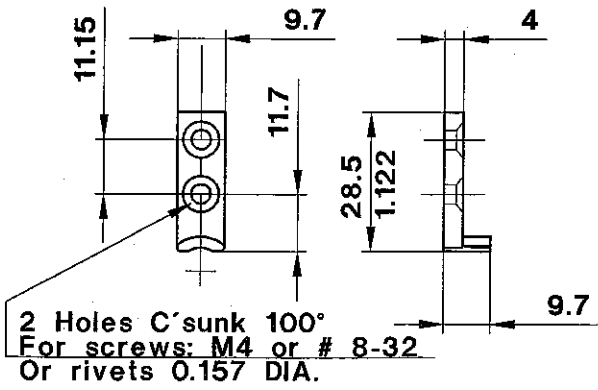

FRONT HOOKS FOR BOXES

MODELE STANDARD
P/N: S1PM00000123063
Weight: 8 g.

MATERIAL:
STAINLESS STEEL

MODELE A HAUTEUR REDUITE
P/N: S1PM00000123064
Weight: 8 g.

FRONT HOOKS FOR BOXES

MODELE STANDARD
P/N: S1PM00000123063
Weight: 8 g.

MATERIAL:
STAINLESS STEEL

MODELE A HAUTEUR REDUITE
P/N: S1PM00000123064
Weight: 8 g.