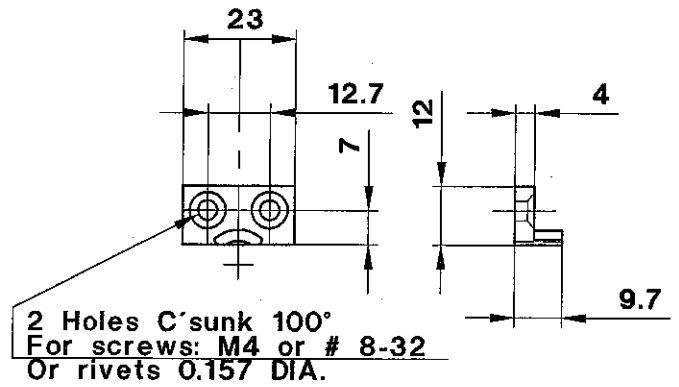

FRONT HOOKS FOR BOXES

MODELE STANDARD
P/N: S1PM00000123063
Weight: 8 g.

MATERIAL:
STAINLESS STEEL

MODELE A HAUTEUR REDUITE
P/N: S1PM00000123064
Weight: 8 g.

FRONT HOOKS FOR BOXES

MODELE STANDARD
P/N: S1PM00000123063
Weight: 8 g.

MATERIAL:
STAINLESS STEEL

MODELE A HAUTEUR REDUITE
P/N: S1PM00000123064
Weight: 8 g.