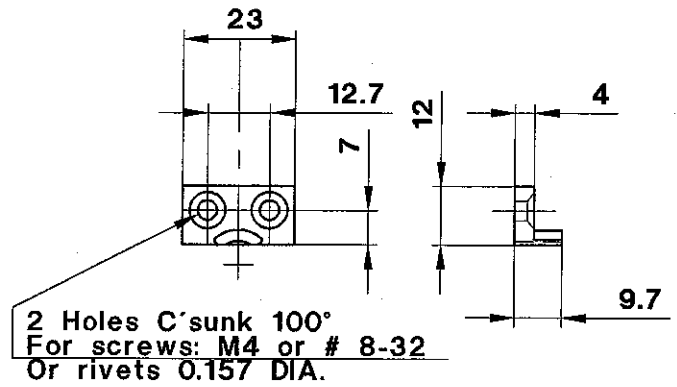

FRONT HOOKS FOR BOXES

MODELE STANDARD
P/N: S1PM00000123063
Weight: 8 g.

MATERIAL:
STAINLESS STEEL

MODELE A HAUTEUR REDUITE
P/N: S1PM00000123064
Weight: 8 g.

FRONT HOOKS FOR BOXES

MODELE STANDARD
P/N: S1PM00000123063
Weight: 8 g.

MATERIAL:
STAINLESS STEEL

MODELE A HAUTEUR REDUITE
P/N: S1PM00000123064
Weight: 8 g.