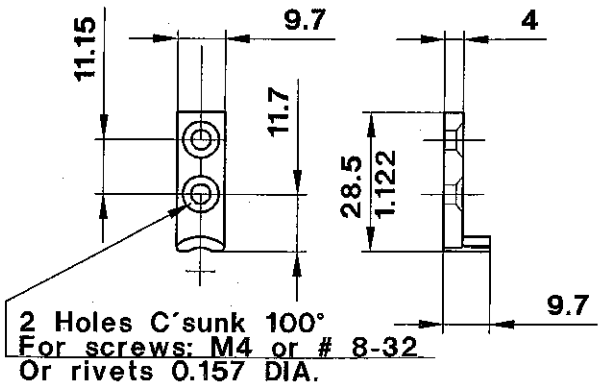

FRONT HOOKS FOR BOXES

MODELE STANDARD
P/N: S1PM00000123063
Weight: 8 g.

MATERIAL:
STAINLESS STEEL

MODELE A HAUTEUR REDUITE
P/N: S1PM00000123064
Weight: 8 g.

FRONT HOOKS FOR BOXES

MODELE STANDARD
P/N: S1PM00000123063
Weight: 8 g.

MATERIAL:
STAINLESS STEEL

MODELE A HAUTEUR REDUITE
P/N: S1PM00000123064
Weight: 8 g.